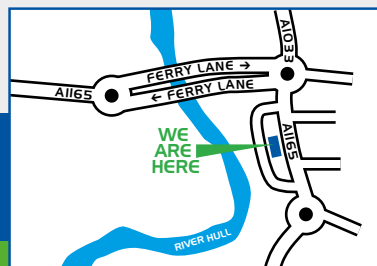

FORMULA ONE AUTOCENTRES VOUCHERS*

Be one of the first 100 customers to buy online and you'll automatically be entered into our prize draw for a chance to win £250 Formula One Autocentres vouchers. *T&Cs apply.

BIG SAVINGS ON ALL MAKES OF TYRE

We check over 2,500 competitor tyre prices every week - so we are confident that you won't find a better price elsewhere.

FIND ANY SUBSTANTIATED COMPARABLE FULLY FITTED TYRE QUOTE CHEAPER AND WE'LL MATCH THE PRICE PLUS GIVE YOU 10% OF THE DIFFERENCE

BATTERIES FULLY FITTED FROM ONLY £54

MOTs
50% OFF**
NOW ONLY £27.42

NEWMOT50

Redeem in store using this offers leaflet or online and enter the code shown into the shopping basket when prompted.

**AIR CON
RE-GAS
FROM ONLY
£34.99**

NEWAIR34

Redeem in store using this offers leaflet or online and enter the code shown into the shopping basket when prompted. R134A Gas only.

BRAKES FORD FOCUS 2010 £120

BRAKE PADS & DISCS FULLY FITTED

FORMULA ONE
AUTOCENTRES
RECOMMEND

FAMILY OWNED
PROVIDING VALUE, CARE & SERVICE
LOCALLY FOR OVER 50 YEARS

SERVICE YOU CAN TRUST

All our technicians are fully trained to the highest standards. The price we quote is the price you pay - no hidden extras. We won't carry out any extra work without your approval.

formula one autocentres

Visit F1autocentres.com or CALL your local centre for more GREAT DEALS

TYRES | MOT | SERVICING | EXHAUSTS | BATTERIES | BRAKES | SHOCKS | CLUTCHES | AIR CON | 4 WHEEL ALIGNMENT

HULL

4A - 4B MEDINA PARK, STONEFERRY ROAD, HU7 OBE.
TEL: 01482 205 232
OPEN: MON - FRI 8.30am - 6pm SAT 8.30am - 5pm SUN 10am - 4pm

All advertised prices include VAT & apply to retail customers only. All offers subject to availability & cannot be taken in conjunction with any other offers & are in store only unless stated with an online voucher redemption code. **50% off max DVSA MOT RRP.