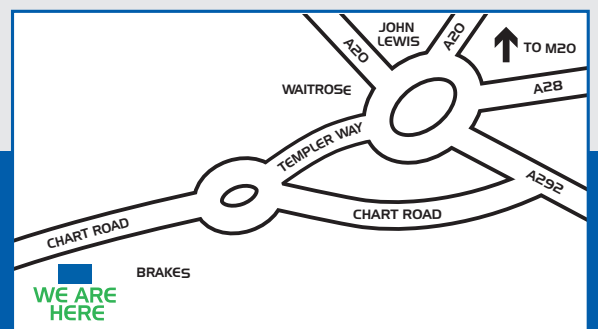

formula one autocentres

Visit F1autocentres.com or CALL your local centre for more GREAT DEALS

TYRES | MOT | SERVICING | EXHAUSTS | BATTERIES | BRAKES | SHOCKS | CLUTCHES | AIR CON | 4 WHEEL ALIGNMENT

ASHFORD

BRUNSWICK ROAD / HILTON ROAD, ASHFORD TN23 1EW

OPEN: MON - FRI 8.30am - 6pm SAT 8.30am - 5pm SUN 10am - 4pm

All advertised prices include VAT & apply to retail customers only. All offers subject to availability & cannot be taken in conjunction with any other offers & are in store only unless stated with an online voucher redemption code. **50% off max DVSA MOT RRP.